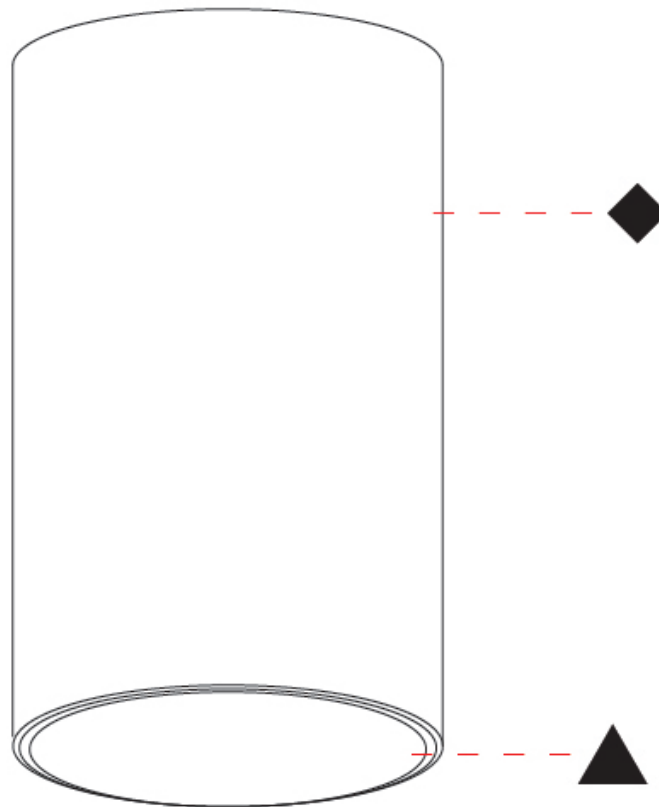

INVADER ON ROUND SURFACE

A3D228-

PROJECT	_____
TYPE	_____
SPECIFIER	_____
QUANTITY	_____
DATE	_____

A