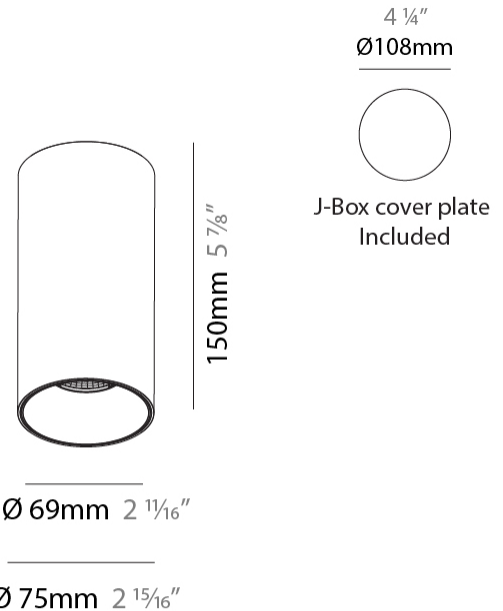

GENERAL

Series: Invader Standard
Subseries: Invader On Round
Partner: Prolicht
Division: Architectural
Installation: Surface
Product Type: Ceiling Surface
Mounting Location: Ceiling
Light Distribution: Downlight

PHYSICAL

Aperture Sizes - Downlights: 2"
Shape: Cylinder
Diameter (mm): 75
Diameter (in): 2 15/16
Height (mm): 150
Height (in): 5 7/8
Weight (kg): 0.489
Weight (lbs): 1.08
Fixture Finish: SSR / BKV / CWI / CRY / HAB / UFT / ITA / RUA / FTG / MYG / LOD / PUS / FRO / FUP / KIA / POP / BLS / SPG / MEY / GOH / CHC / COM / ABZ / JAG / OBR / MOS / ROR
Fixture Material: Aluminum Die Cast

ELECTRICAL

Lamp Type: LED (Zhaga Standard)
Input Wattage (W): 11
Total Output Wattage (W): 10
Dimming: Non-Dimmable
Driver Included: Yes
Driver Location: Integrated
Driver Type: Constant Current
Driver Class: Class 2
Input Voltage (V): 120
Constant Current (MA): 350
Upon Request: Remote: 0-10Vdc dimming / Phase dimming 120Vac / Non-dimming 120/277Vac

LED

Number of LEDs: 1
Color Temperature (°K): 2700 / 3000 / 3500 / 4000
Max. Delivered Lumen (lm): 660 / 680 / 715 / 730
CRI: >90 CRI
Lamp Life (hrs): 50000

OPTICAL

Reflector: 20 / 40 / 60

RATINGS AND CERTIFICATIONS

Certified By: Certified for North American Standards
IP rating: IP20