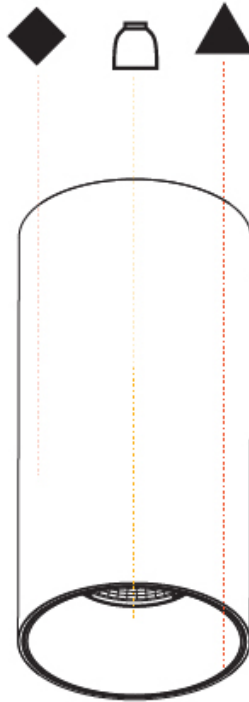

INVADER ON ROUND SURFACE

A3D008-

PROJECT

TYPE

SPECIFIER

QUANTITY

DATE