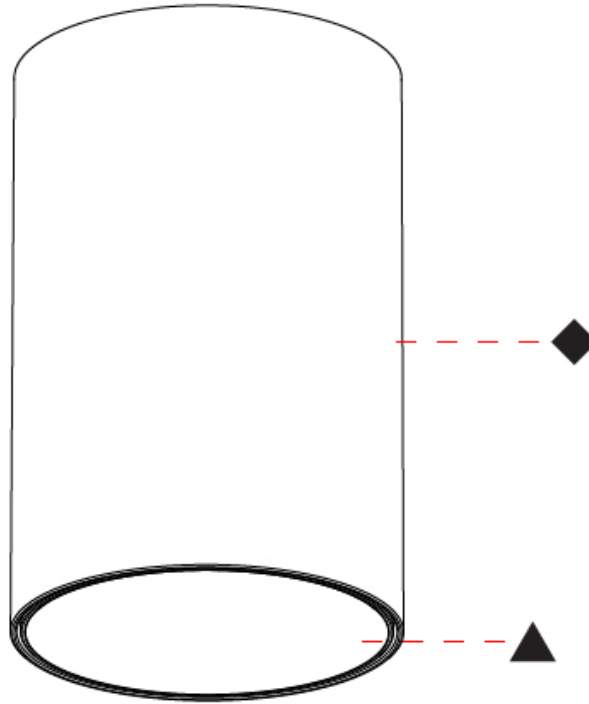

INVADER ON ROUND SURFACE

A3D379-

PROJECT

TYPE

SPECIFIER

QUANTITY

DATE