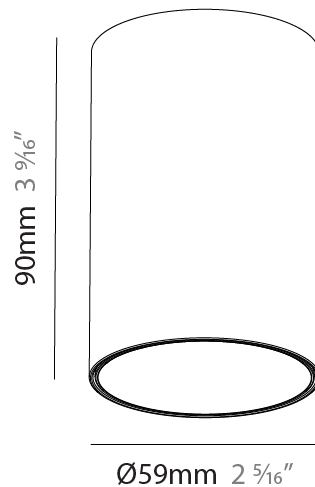

GENERAL

Series: Invader Standard
Subseries: Invader On Round
Partner: Prolicht
Division: Architectural
Installation: Surface
Product Type: Ceiling Surface
Mounting Location: Ceiling
Light Distribution: Downlight

PHYSICAL

Aperture Sizes - Downlights: 2"
Shape: Cylinder
Diameter (mm): 59
Diameter (in): 2 1/4
Height (mm): 90
Height (in): 3 1/2
Weight (kg): 0.449
Weight (lbs): 1.08
Fixture Finish: SSR / BKV / CWI / CRY / HAB / UFT / ITA / RUA / FTG / MYG / LOD / PUS / FRO / FUP / KIA / POP / BLS / SPG / MEY / GOH / CHC / COM / ABZ / JAG / OBR / MOS / ROR
Fixture Material: Aluminum Die Cast

ELECTRICAL

Lamp Type: LED (Zhaga Standard)
Input Wattage (W): 9.8
Total Output Wattage (W): 9.1
Dimming: Non-Dimming / Phase Dimming (120Vac only) / 0-10V Dimming
Driver Included: No
Driver Location: Remote
Driver Type: Constant Current - 120Vac
Driver Class: Class 2
Constant Current (MA): 500mA
Upon Request: Remote: 0-10Vdc dimming / Phase dimming 120Vac / Non-dimming 120/277Vac (No Cover Plate)

LED

Number of LEDs: 1
Color Temperature (*K): 2700 / 3000 / 3500 / 4000
Max. Delivered Lumen (lm): 772 / 807 / 837 / 856
CRI: >90 CRI
Lamp Life (hrs): 50000

OPTICAL

Reflector°: 40 / 52

RATINGS AND CERTIFICATIONS

Certified By: CSA Certified to UL and CSA Standards
IP rating: IP20